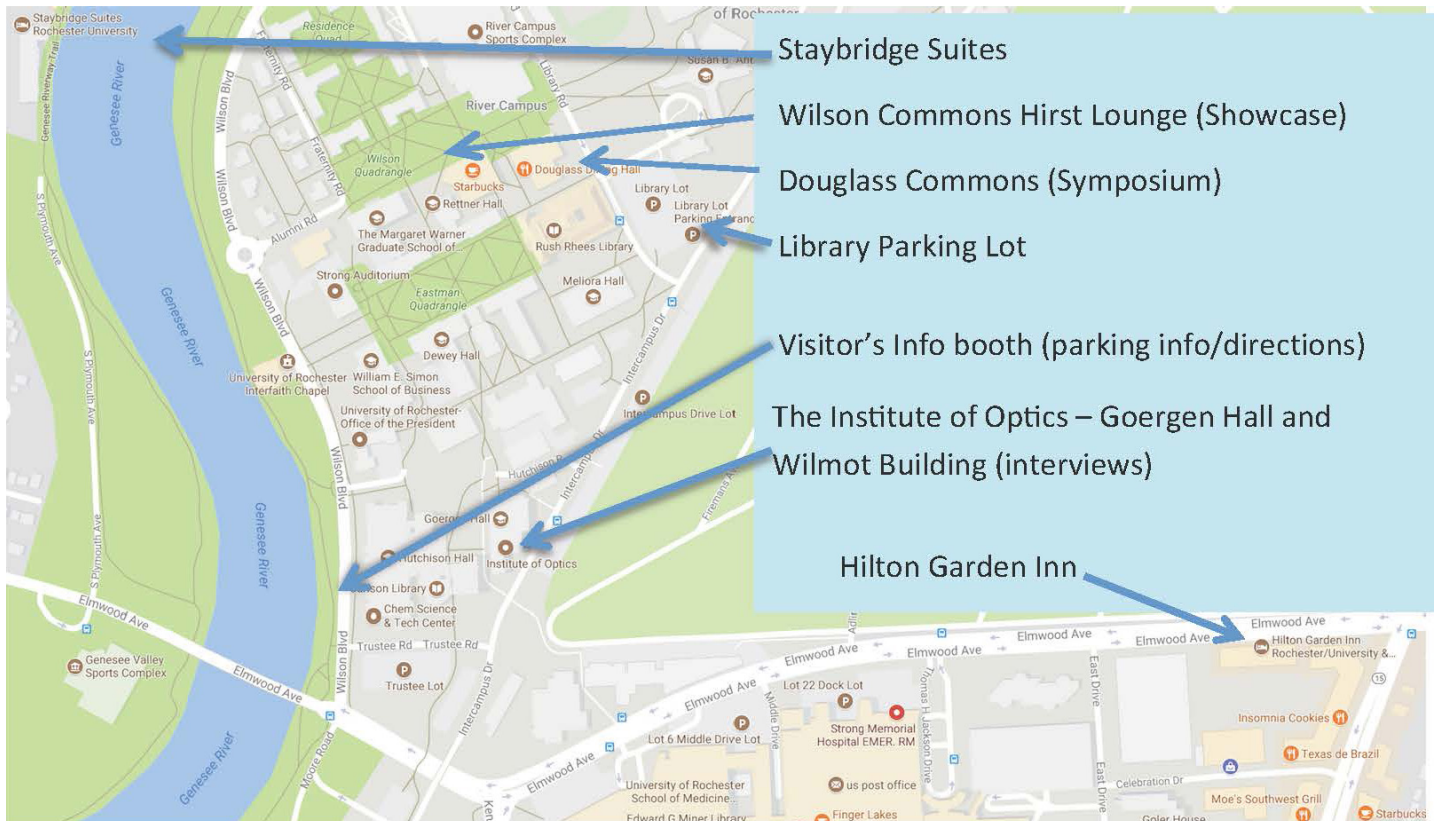

Map showing the location of The Institute of Optics, Douglass Commons, Wilson Commons, the Library Parking Lot, as well as the two closest hotels within walking distance (Hilton Garden Inn, College Town and the Staybridge Suites).

For further information contact:

Ellen Buck
Development Manager
585-275-1786
ellen.buck@rochester.edu

The Institute of Optics
Attn: Industrial Associates Program
University of Rochester
Box 270186
480 Intercampus Drive
Rochester, New York 14627-0186