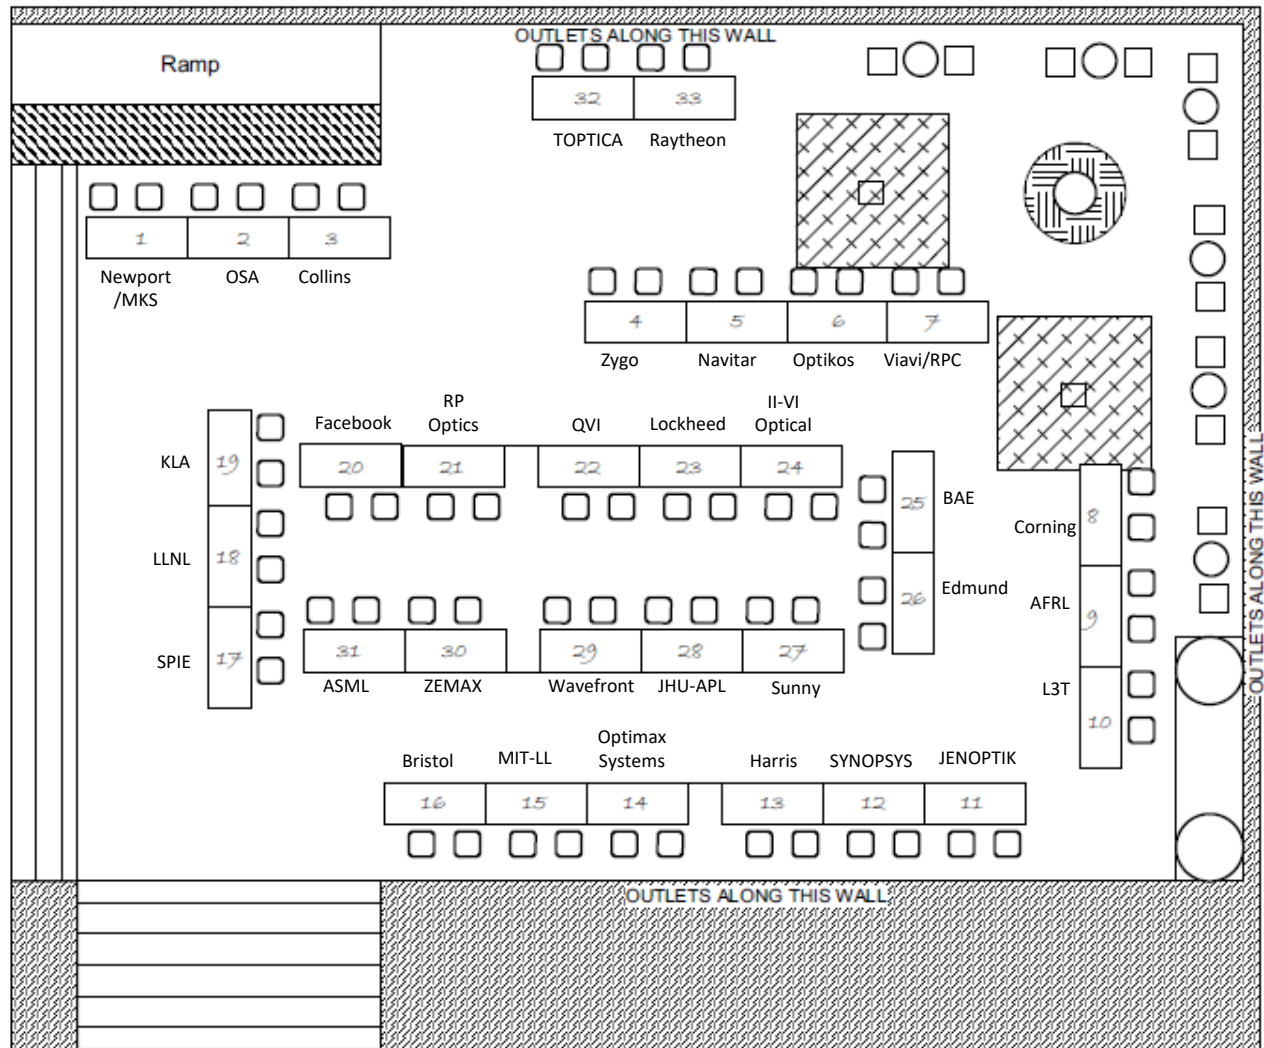

Wilson Commons
Student Activities

Hirst Lounge

Scale: 1/8" = 1'

**Company Connection
Showcase 4/5/19**

Spring IA Conference - Company Connection	
Date: 04/05/2019	Plate: 1 of 1
Drafted By: Jon Powers	
Event Date: 04/05/2019	