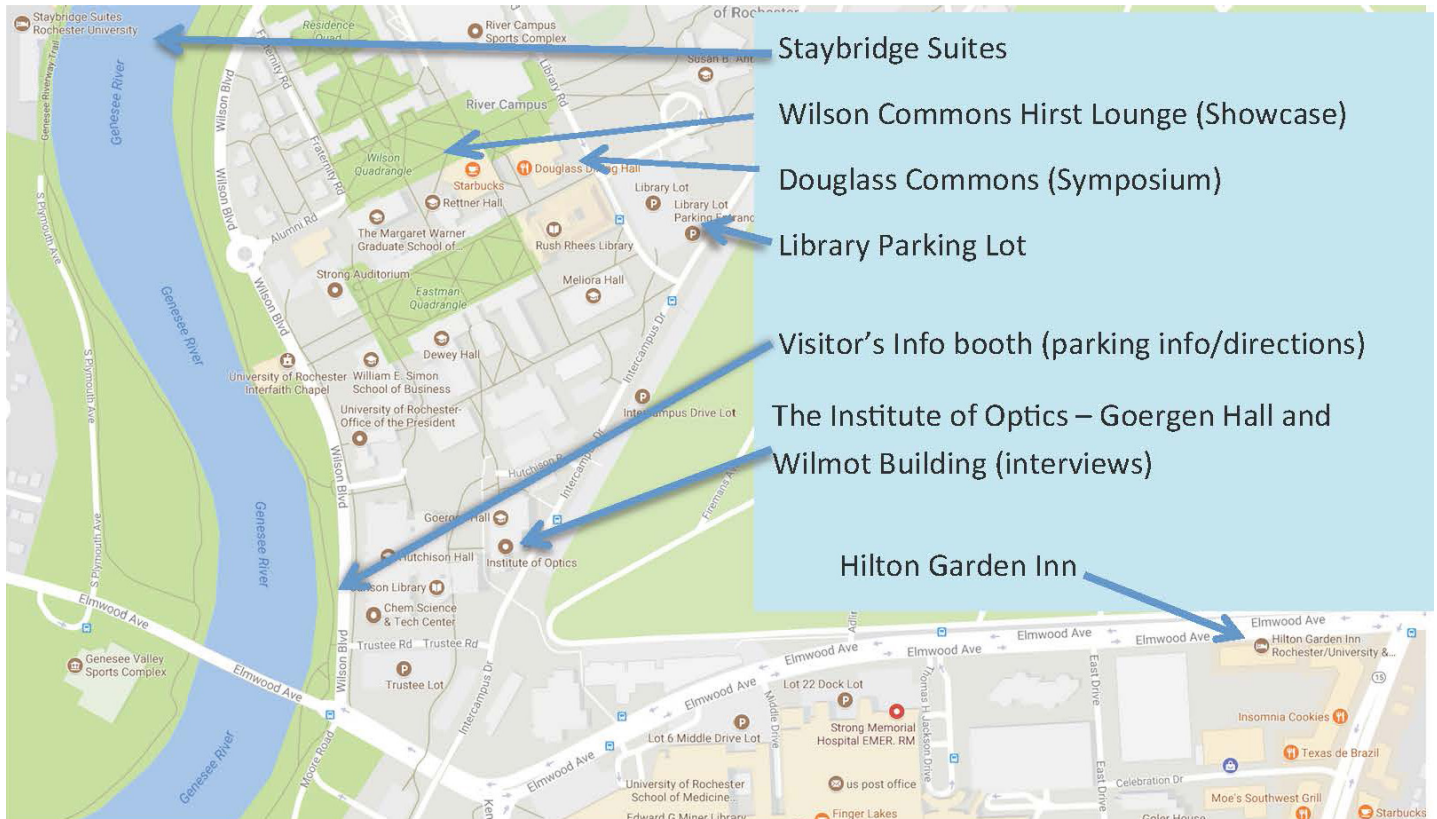

Map showing the location of The Institute of Optics, Douglass Commons, Wilson Commons, and the **Library Parking Lot** \* as well as the two closest hotels within walking distance to campus (Hilton Garden Inn, College Town and the Staybridge Suites).

**\*The Library Parking Lot** is under construction and will not be available for the 2019 Fall IA meeting.

**Alternative Options:**

- Go to Visitor's booth on Wilson Blvd for a parking pass on intercampus drive
- Take UBER or LYFT from hotel
- Walk 10-15 minutes to campus from Staybridge Suites or Hilton Garden Inn (located in College Town)

**Address for The Institute of Optics (for UBER or LYFT)**

University of Rochester  
 480 Intercampus Drive  
 Rochester, New York 14627

**Other hotels in the area requiring transportation (not shown on Map):**

- Hyatt** (downtown Rochester)
- Strathallan** (downtown Rochester)
- Marriott Courtyard** (Henrietta)
- Doubletree Inn by Hilton** (Henrietta)
- Holiday Inn Marketplace** (Henrietta)

**For further information contact:**